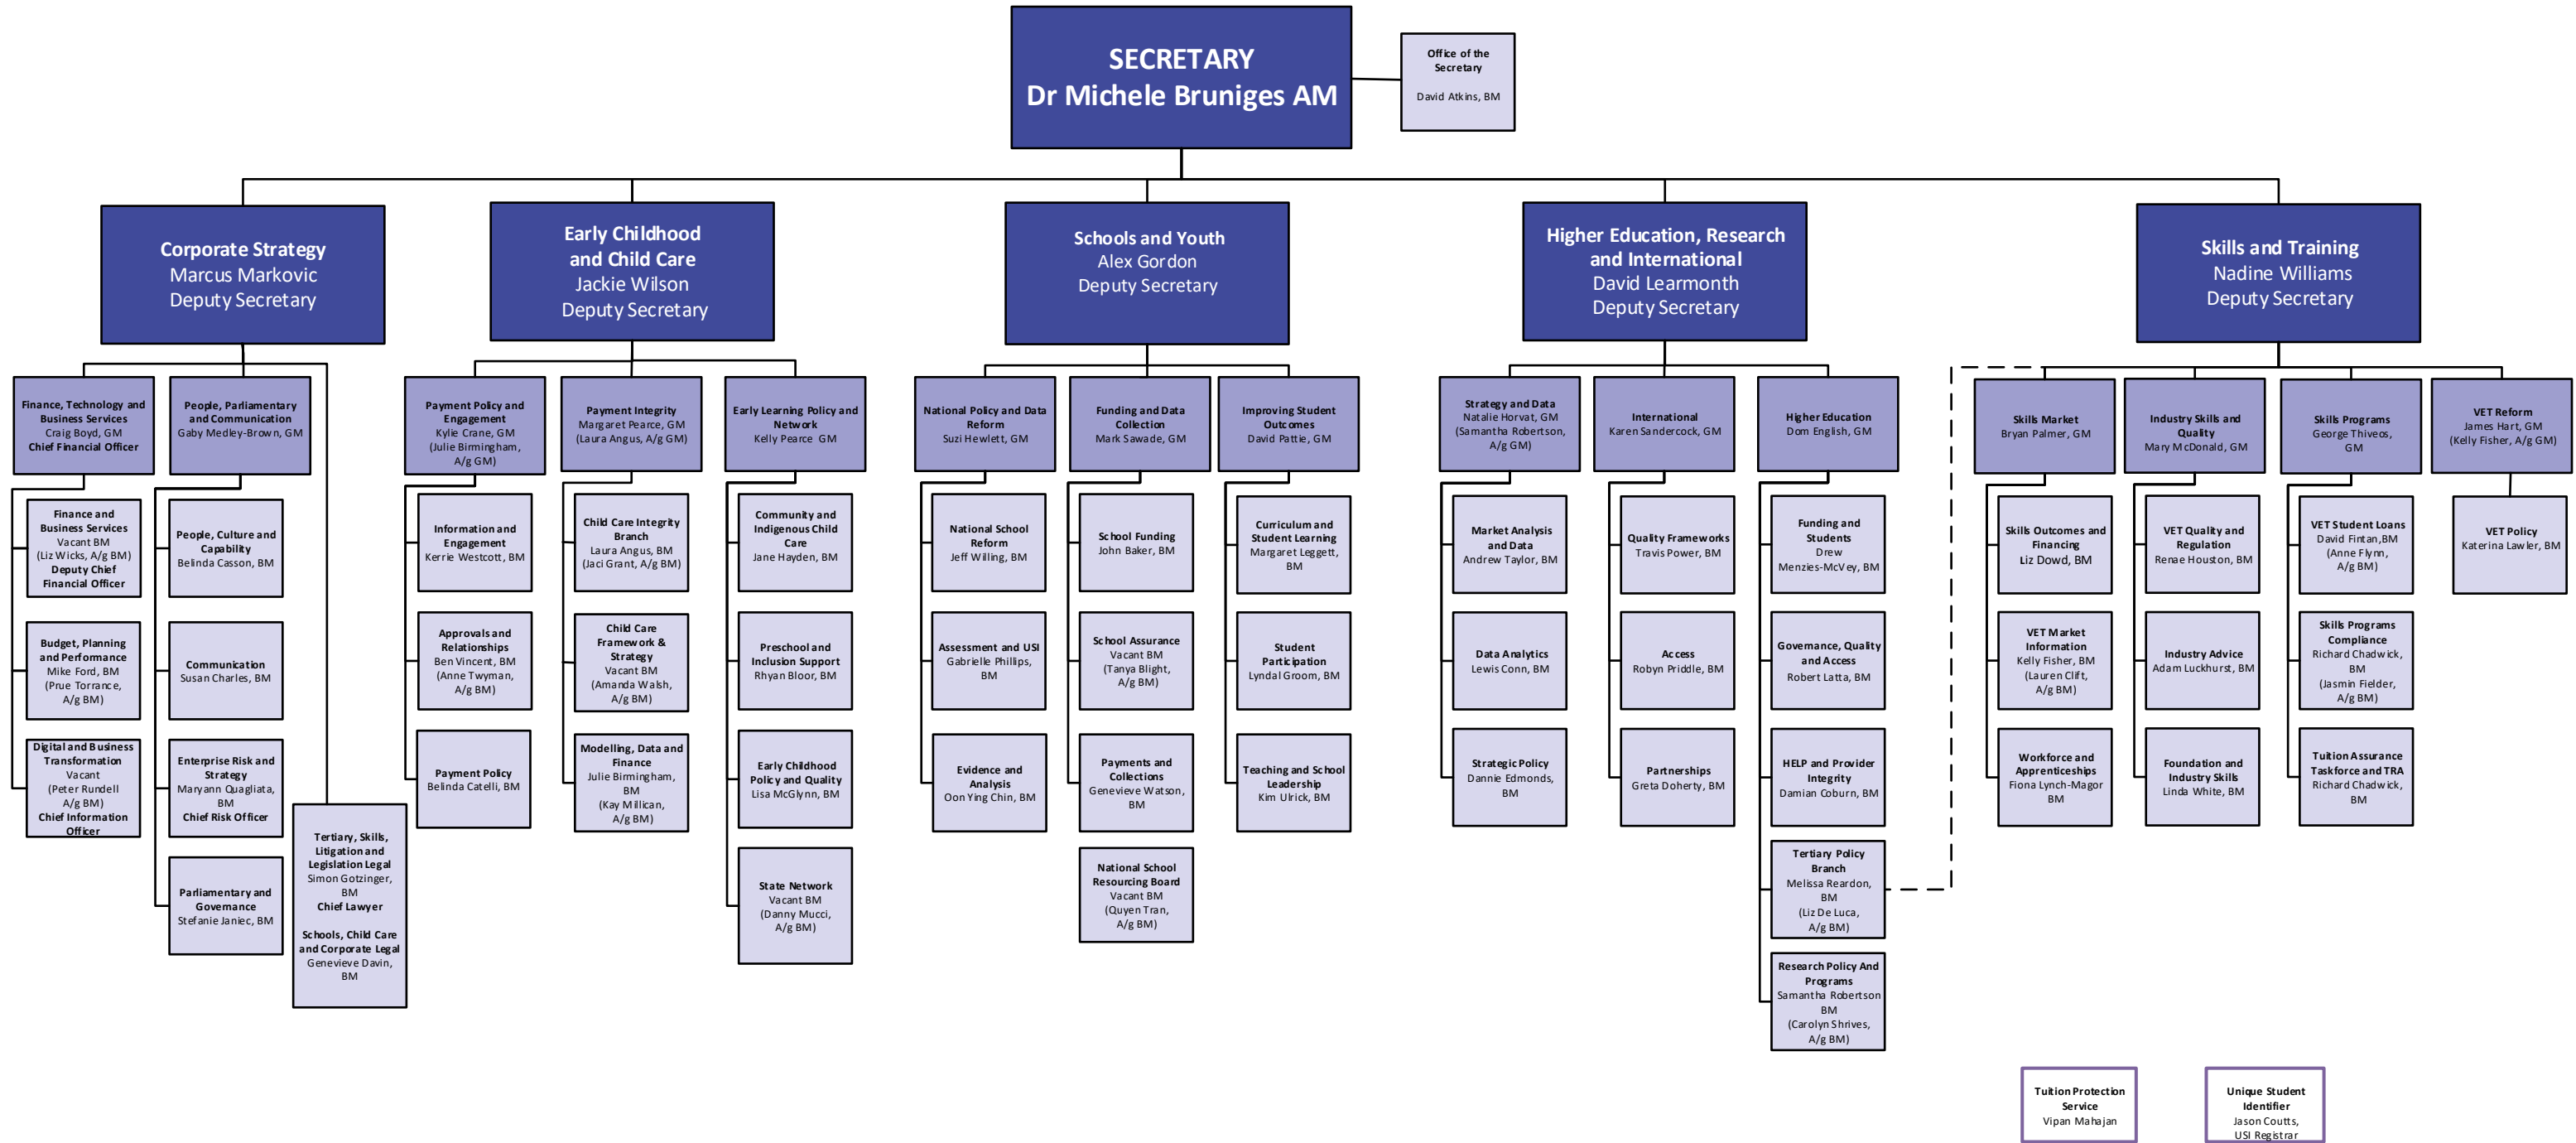

# Department of Education and Training - Organisation Chart

Legend  
Statutory Officers